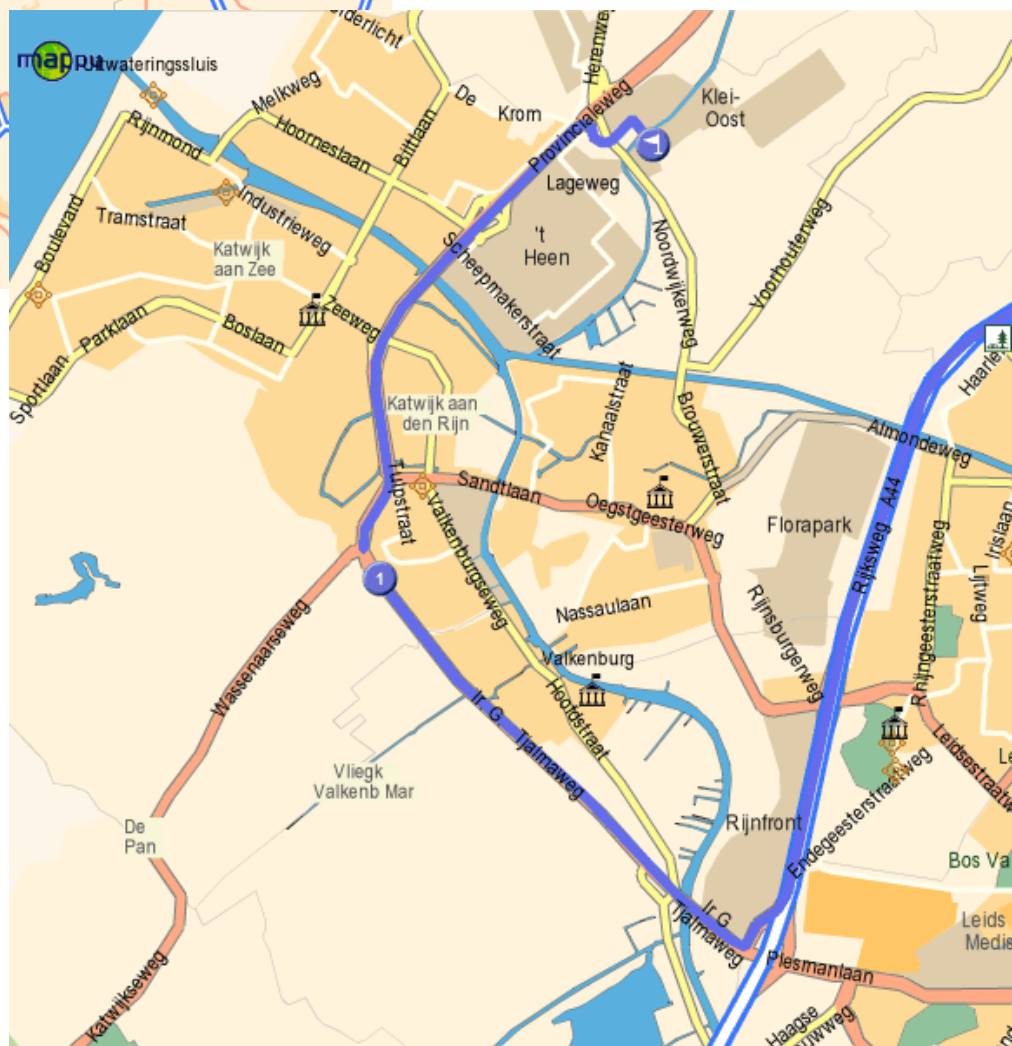

Route to Stemmann Technik Nederland BV

From Amsterdam:

A4 To Den Haag
Take then the A44
Take Exit Katwijk / Transferium
End of exit take right turn
Follow this way appr. 6 km.
Take exit Klei oost.
End of exit go to the left
Then strait over the roundabout
first right end then after appr. 100 mtr
you see the Stemmann Sign

From Den Haag:

Take the N44 / A44 to Amsterdam
Take Exit Katwijk / Transferium
End of exit take left turn
Follow this way appr. 6 km.
Take exit Klei oost.
End of exit go to the left
Then strait over the roundabout
first right end then after appr.
100 mtr you see the Stemmann
Sign